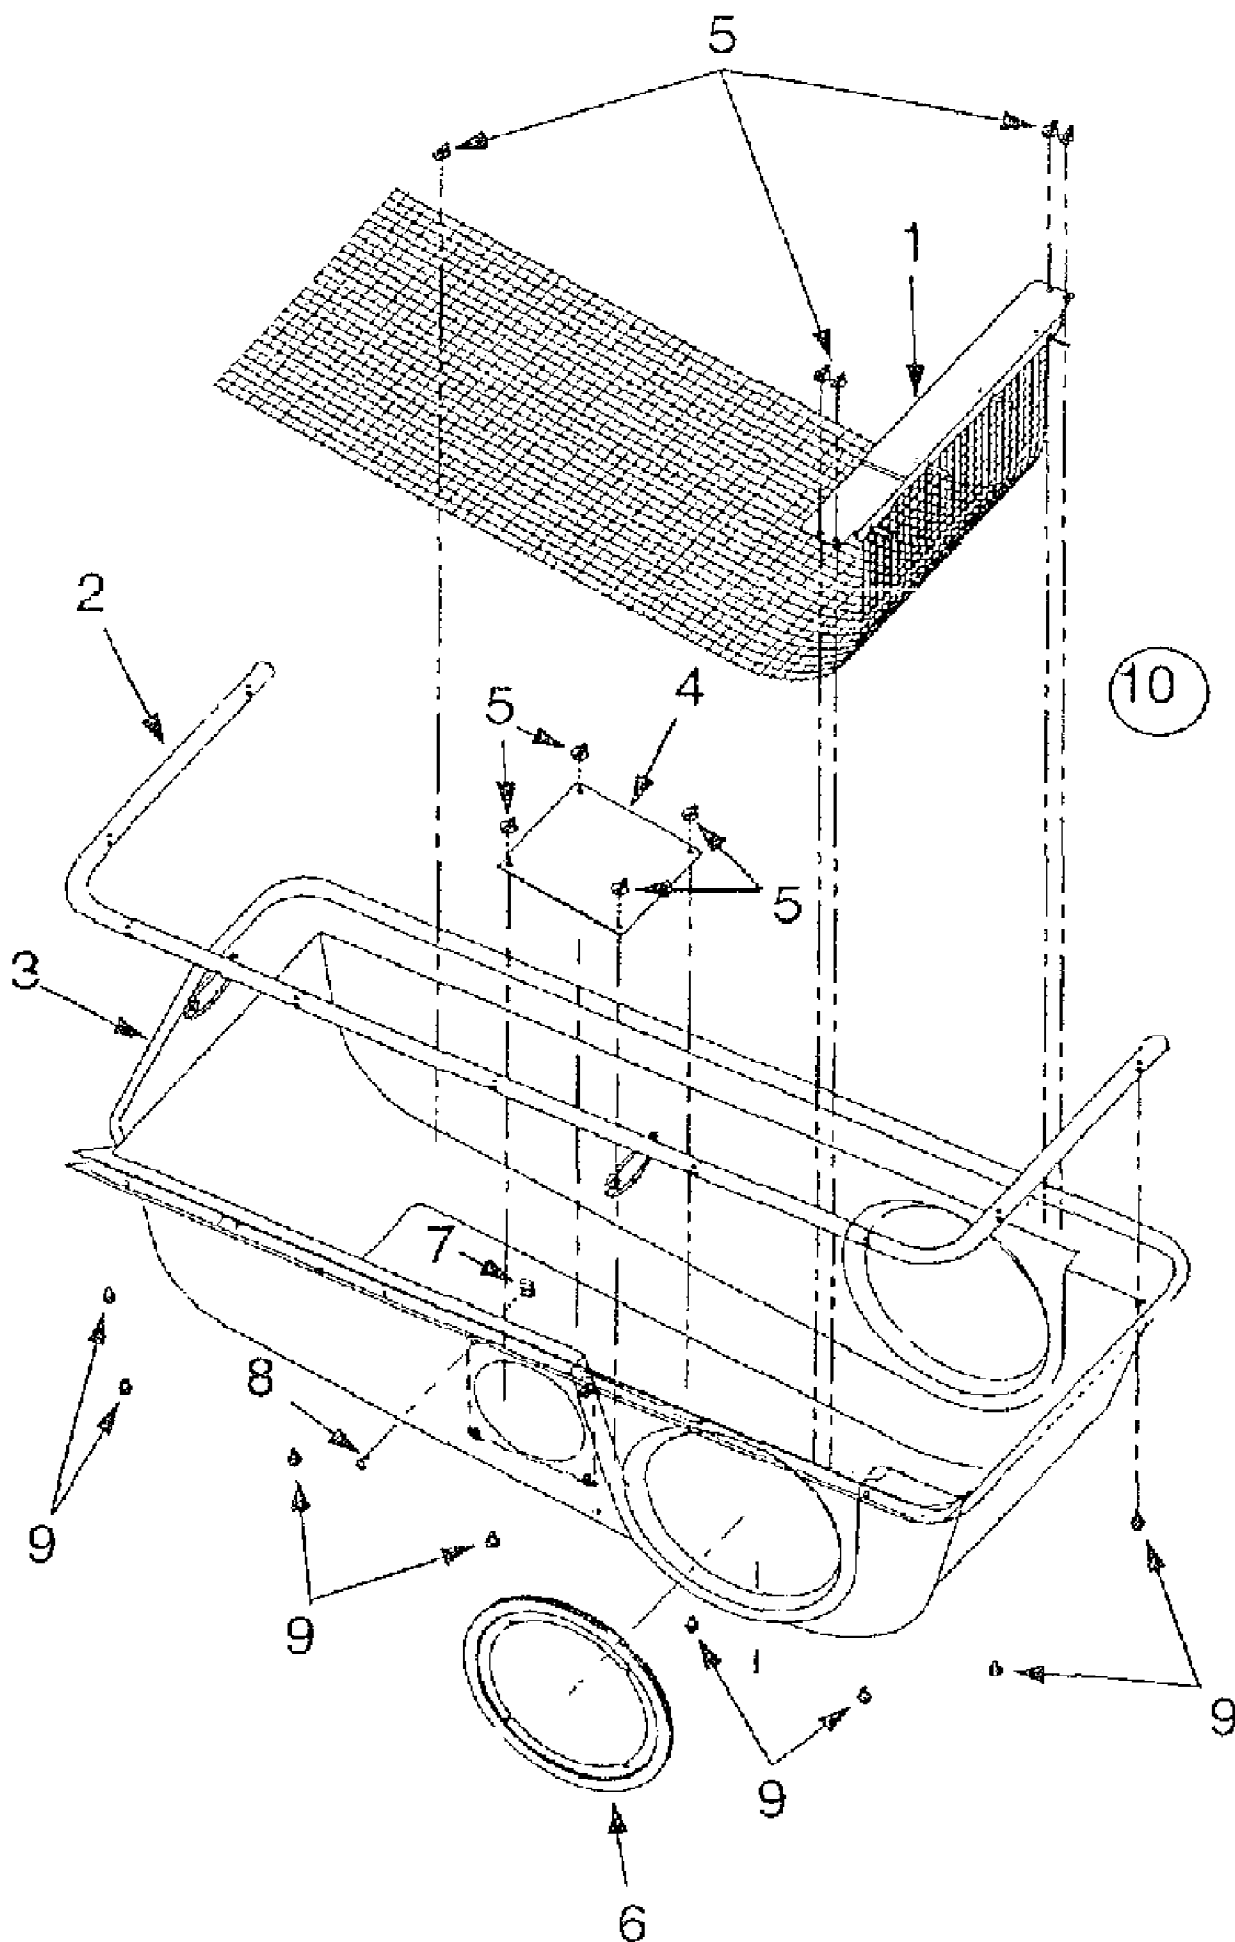

190-103-000 Twin Bagger (2002)
Grass Catcher Assembly

190-103-000 Twin Bagger (2002)
Grass Catcher Assembly

Page 2 of 4

Ref #	Part Number	Qty	S/P/F	Description
1	16587B	1	S	Catcher Support Tube Mtg. Brkt.
2	16591A	1	S	Hanger Bracket: Bag Frame
3	16592	1	S	Catcher Support Tube Assembly
4	16594A	1		Cover Assembly Model 063 only; See "Grass Catcher Cover Assembly" illustration and parts list for complete breakdown.
	631-0007	1		Cover Assembly Model 103 only; See "Grass Catcher Cover Assembly" illustration and parts list for complete breakdown.
5	16606	1	S	Retainer Hook Bracket
6	16610C	1	S	Support Bracket: LH
7	16611C	1	S	Support Bracket: RH
8	710-0473	1	/P	Mach. Screw: #10-24 X 0.5"
9	710-0604	1	S	Screw, TT: 5/16-18 X 0.625"
10	710-0751	1	/P	Hex Bolt: 1/4-20 X 0.620" Gr. 5
11	710-3008	1	/P	Hex Bolt: 5/16-18 X 0.75" Gr. 5
12	712-0272	1	/P	Hex Sems Nut: 10-24
13	712-0324	1	/P	Hex Lock Nut
14	712-3006	1	/P	Hex Nut: Gr. 5
15	712-3010	1	S	Hex Nut: 5/16-18
16	712-3017	1	S	Hex Nut: 3/8-16 Gr. 8
17	723-0383	1	S	Retainer Strap Assembly
18	731-0827A	1	S	Discharge Chute Model 063 only
	731-0925A	1	S	Discharge Chute Model 103 only
19	731-0899A	1	S	Chute Tube Model 063 only
	731-0926	1	S	Chute Tube Model 103 only
20	736-0119	1	S	Lock Washer: 5/16
21	736-0169	1	S	Lock Washer
22	736-0175	1	S	Spring Washer
23	736-0255	1	S	Bell Washer Model 063 only
	736-0253	1	S	Bell Washer Model 103 only
24	736-0329	1	S	Lock Washer: 1/4
25	738-0380	1	S	Shoulder Screw
26	749-0701A	1	S	Frame Tube
27	764-0221	1	S	Catcher Bag
28	783-0601	1	S	Catcher Support Bracket