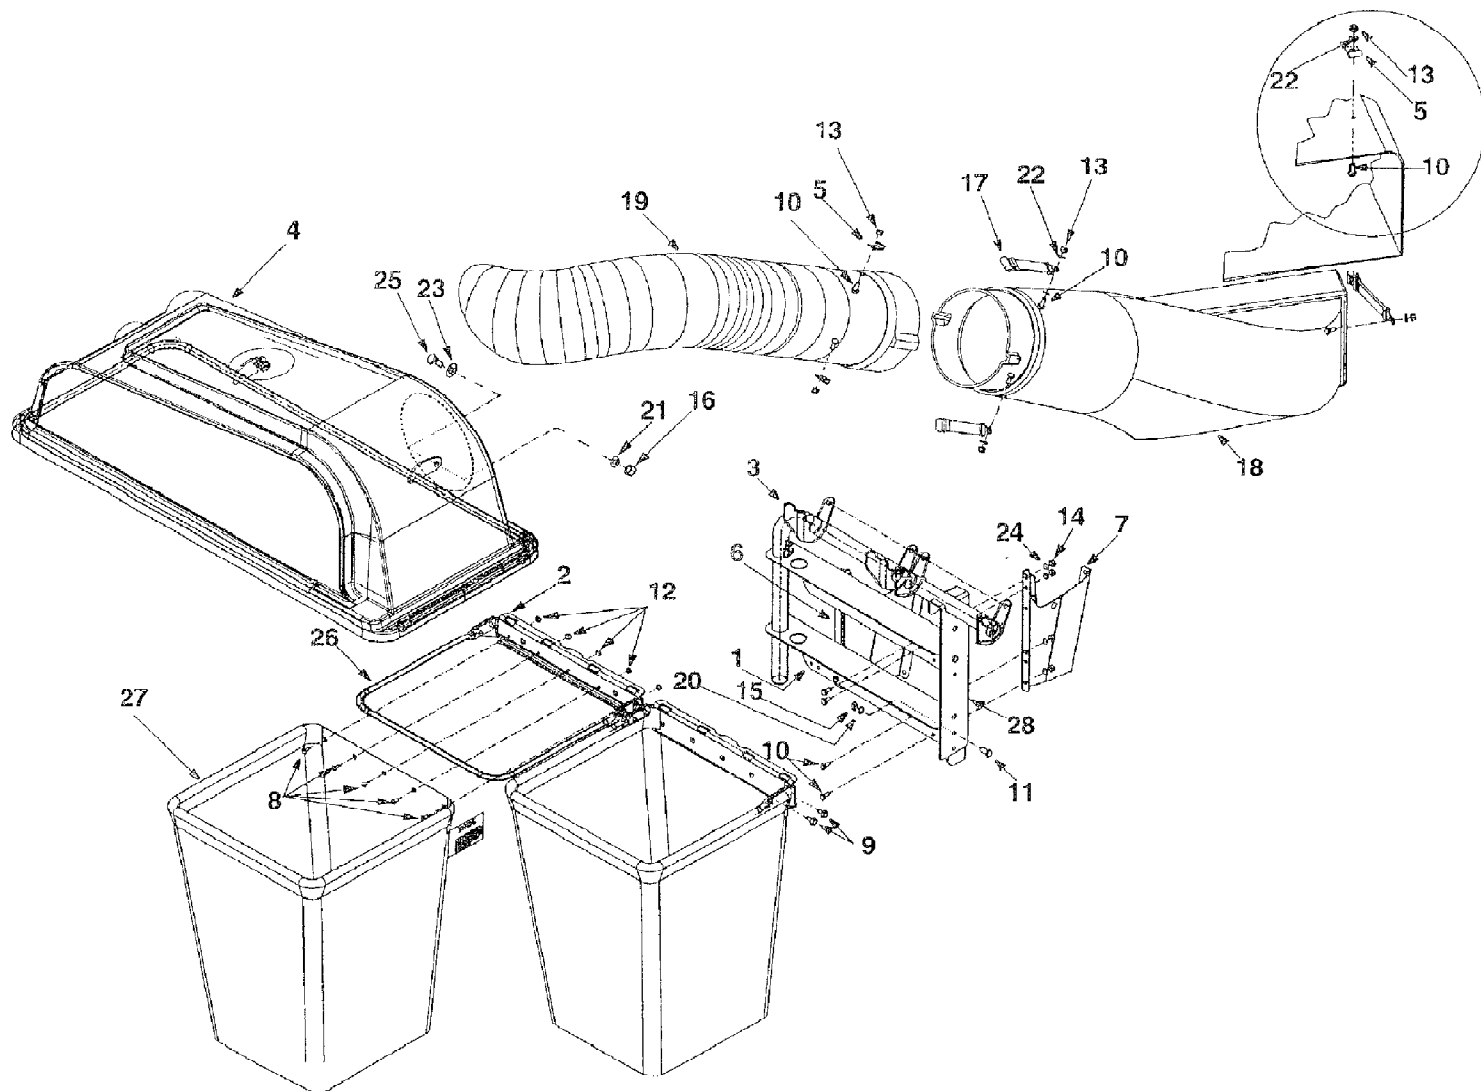

190-103-000 Twin Bagger (2002)
Grass Catcher Assembly

190-103-000 Twin Bagger (2002)
Grass Catcher Assembly

Page 2 of 4

Ref #	Part Number	Qty	S/P/F	Description
1	16587B	1	S	Catcher Support Tube Mtg. Brkt.
2	16591A	1	S	Hanger Bracket: Bag Frame
3	16592	1	S	Catcher Support Tube Assembly
4	16594A	1		Cover Assembly Model 063 only; See "Grass Catcher Cover Assembly" illustration and parts list for complete breakdown.
	631-0007	1		Cover Assembly Model 103 only; See "Grass Catcher Cover Assembly" illustration and parts list for complete breakdown.
5	16606	1	S	Retainer Hook Bracket
6	16610C	1	S	Support Bracket: LH
7	16611C	1	S	Support Bracket: RH
8	710-0473	1	/P	Mach. Screw: #10-24 X 0.5"
9	710-0604	1	S	Screw, TT: 5/16-18 X 0.625"
10	710-0751	1	/P	Hex Bolt: 1/4-20 X 0.620" Gr. 5
11	710-3008	1	/P	Hex Bolt: 5/16-18 X 0.75" Gr. 5
12	712-0272	1	/P	Hex Sems Nut: 10-24
13	712-0324	1	/P	Hex Lock Nut
14	712-3006	1	/P	Hex Nut: Gr. 5
15	712-3010	1	S	Hex Nut: 5/16-18
16	712-3017	1	S	Hex Nut: 3/8-16 Gr. 8
17	723-0383	1	S	Retainer Strap Assembly
18	731-0827A	1	S	Discharge Chute Model 063 only
	731-0925A	1	S	Discharge Chute Model 103 only
19	731-0899A	1	S	Chute Tube Model 063 only
	731-0926	1	S	Chute Tube Model 103 only
20	736-0119	1	S	Lock Washer: 5/16
21	736-0169	1	S	Lock Washer
22	736-0175	1	S	Spring Washer
23	736-0255	1	S	Bell Washer Model 063 only
	736-0253	1	S	Bell Washer Model 103 only
24	736-0329	1	S	Lock Washer: 1/4
25	738-0380	1	S	Shoulder Screw
26	749-0701A	1	S	Frame Tube
27	764-0221	1	S	Catcher Bag
28	783-0601	1	S	Catcher Support Bracket